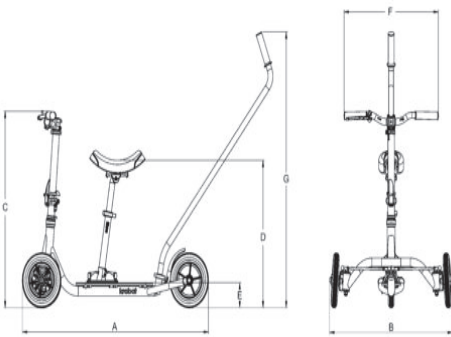

US Retail Price List

Krabat Runner

2025

Account Information

Date	Account Number
Branch	Dealer Contact
Phone	Fax
Email Address	
PO Number	Mark For

Quote

Order

The Krabat Runner is a combined kick bike and walking bike and walking disabilities- now available in two sizes. The bike is set up with three wheels giving it great stability and making the aid safe to ride for the child. Seat is removable.

Ship To Information

Name	Phone	
Address		
City	State	Zip

Please complete this and return to Adaptive Imports by **fax** or **email**.

Specifications

	Size 1	Size 2
A Total Length	38 in	43 in
B Total Width	25 in.	26.5 in
C Height at Steering Bar	25 - 30 in.	32 - 34.5 in
D Height at Seat	17 - 23 in.	21 - 28 in
E Height at Footboard	3.5 in.	3 in
F Steering Bar Width	19 in.	19 in
G Push Bar Height	39 in.	39 in
Runner Weight w/ Push Bar	17 lbs	25 lbs
Max User Weight	77 lbs	154 lbs

		Size 1	Size 2
Krabat Runner		700-1114 <input type="checkbox"/> \$3406	700-1212 <input type="checkbox"/> \$3,851
Accessories			
Push Bar		700-1110 \$223	700-1208 \$290