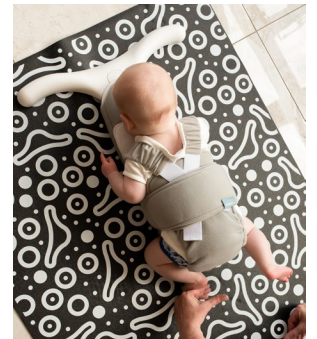

Account Information

Date	Account Number
Branch	Dealer Contact
Phone	Fax
Email Address	
PO Number	Mark For

 Quote

 Order

Ship To Information

Name		
Address		
City	State	Zip
Phone		

Key Features:

- ❖ Secure and adjustable 5-point harness
- ❖ Machine washable covers
- ❖ Moves 360 degrees in any direction.
- ❖ Soft detachable bibs
- ❖ Lightweight and stable

Joey is an early intervention crawler for infants with delayed development, who require supportive prone positioning.

For use during a baby's first year, Joey provides an opportunity to enhance motor development and can be integrated into your child's daily therapy program. Joey supports the baby, allowing them to move freely, while building the all-important foundations for their future physical and cognitive development.