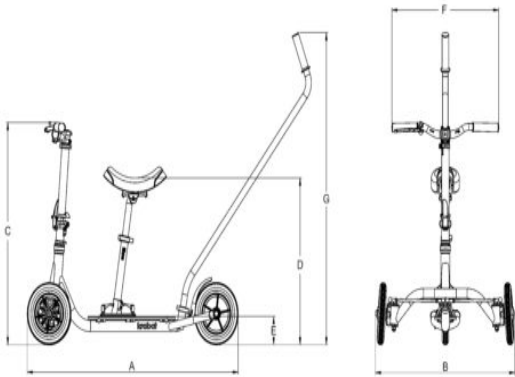

US Retail Price List

Krabat Runner

January 1, 2023

Account Information

Date	Account Number
Branch	Dealer Contact
Phone	Fax
Email Address	
PO Number	Mark For

Quote
 Order

The Krabat Runner is a combined kick bike and walking bike for children with disabilities- now available in two sizes. The bike is set up with three wheels giving it great stability and making the aid safe to ride for the child. Seat is removable.

Ship To Information

Name		
Address		
City	State	Zip

Please complete this and return to Adaptive Imports by **fax** or click the button at the bottom of the next page to send by **email**.

Specifications

	Size 1	Size 2
A Total Length	38 in	43 in
B Total Width	25 in.	26.5 in
C Height at Steering Bar	25 - 32 in.	32 - 36 in
D Height at Seat	17 - 23 in.	21 - 28 in
E Height at Footboard	3.5 in.	3 in
F Steering Bar Width	19 in.	19 in
G Push Bar Height	39 in.	39 in
Runner Weight w/ Push Bar	17 lbs	25 lbs
Max User Weight	77 lbs	154 lbs

Notes

US Retail Price List
 Runner
 January 1, 2023

		Size 1	Size 2
Krabat Runner 	Combined kick bike and walking bike. Three wheels with brake and detachable seat.	700-1114 <input type="checkbox"/> \$3,406	700-1212 <input type="checkbox"/> \$3,851
Accessories			
Push Bar 	Detachable guide bar	700-1110 <input type="checkbox"/> \$223	700-1208 <input type="checkbox"/> \$290