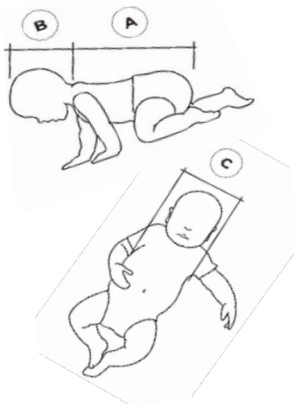

Account Information

Date	Account Number
Branch	Dealer Contact
Phone	Fax
Email Address	
PO Number	Mark For

Quote

Order

Ship To Information

Name		
Address		
City	State	Zip
Phone		

Joey is an early intervention crawler for infants with delayed development, who require supportive prone positioning.

For use during a baby's first year, Joey provides an opportunity to enhance motor development and can be integrated into your child's daily therapy program. Joey supports the baby, allowing them to move freely, while building the all-important foundations for their future physical and cognitive development.

Please complete this and send to Adaptive Imports by fax or email or order online at www.daytotjourneys.com.

Specifications

Dimension	Description	S1	S2
Age	Approx.	0-2 months	2-6+ months
Max User Weight		Max 5kg / 11lbs	Max 10kg / 22lbs
A	Shoulder – Bottom	Max 24cm / 9.4"	Max 27cm / 10.6"
B	Top of Head – Shoulder	Max 17cm / 6.7"	Max 23cm / 9.0"
C	Chest Width	Min 11cm / 4.3"	Min 15cm / 5.9"