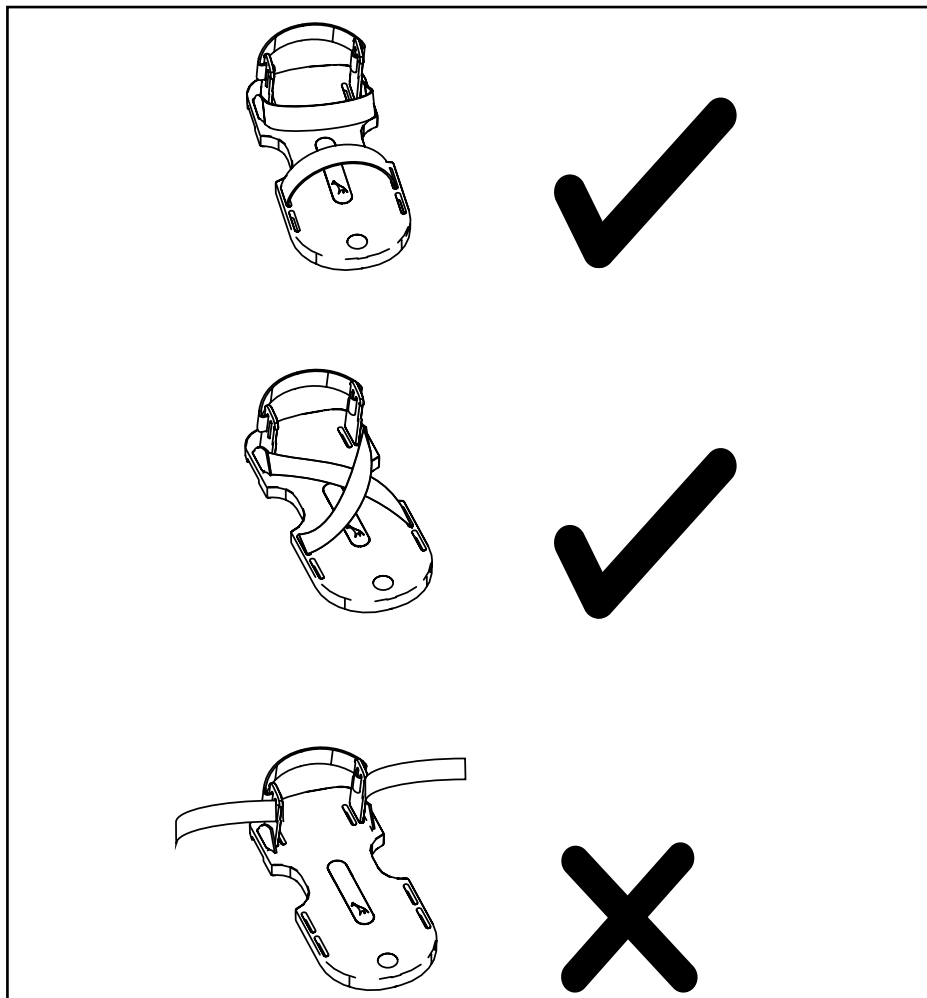

Sandals

sandalias
sandali
sandaly

S16

S2