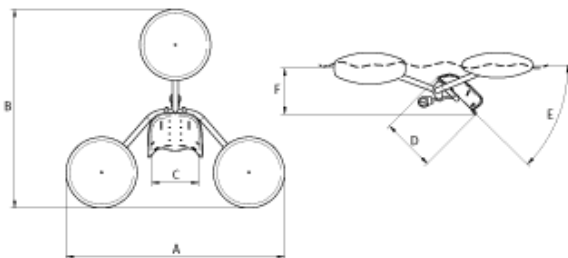

| | |
|---------------------------------|-------------|
| A Total Length | 38 in. |
| B Total Width | 25 in. |
| C Height at Steering Bar | 25 - 32 in. |
| D Height at Seat | 17 - 23 in. |
| E Height at Footboard | 3.5 in. |
| F Steering Bar Width | 19 in. |
| G Push Bar Height | 39 in. |
| Runner Weight w/ Push Bar | 16 lbs |
| Max User Weight | 77 lbs |

Krabat Pirat

Krabat Pirat is a floating aid that gives the child new opportunities to be independent in the water. The child is safely secured on a padded board with a pair of trousers and an optional back strap. The child is placed in a safe and engaging position on their stomach which allows the child to be active. The angle of the board can be adjusted from 0 degrees, where the child is laying horizontally, to 90 degrees where the child is in a standing position. The product can help the child to strengthen their neck and back muscles, improve upper and lower limb mobility and increase stability of the trunk.

The product is crafted from solid materials that will not rust. As a result it can be used in either a swimming pool, freshwater or salt water.

| | Size 1 | Size 2 |
|---------------------------|-------------|-------------|
| Age Range (approx) | 2-8 yrs | 8-18 yrs |
| A Total Width | 41 in. | 41 in. |
| B Total Length | 37 in. | 37 in. |
| C Width of Board | 9 in. | 11 in. |
| D Length of Board | 10 in. | 14 in. |
| E Angle Adjustment | 0°-90° | 0°-90° |
| F Depth in Water | 6 to 12 in. | 7 to 16 in. |
| Pirat Weight | 6.2 lbs | 6.8 lbs |
| Max User Weight | 154 lbs | 154 lbs |