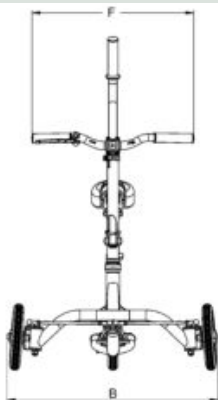

Krabat Pilot

The Krabat Pilot is an innovative and unique type of crawling aid that supports the child in a 4-footed stance with weight bearing through the hips and shoulders. The product is different than other types of crawling aids due to its adjustable gas spring which gives the child dynamic assistance to lift their pelvis. The amount of assistance given by the gas spring can be individually adjusted to meet the needs of the child. In addition, the height and length of the Pilot can be altered, making the Krabat Pilot suitable for children between the ages of 1-5 years.

| Age Range (approx) | From 9 mos |
|--------------------------|------------|
| A Inner Width | 12 in. |
| B Width of Boards | 10 in. |
| C Length of Tray | 8 - 11 in. |
| D Total Width | 15 in. |
| E Height | 6 - 8 in. |
| F Total Length | 12 in. |
| Pilot Weight | 4.2 lbs |
| Max User Weight | 55 lbs |

The product comes with a detachable seat, transforming it from a walking bike to a kick bike. Both the seat and steering bar are height adjustable. The Krabat Runner's product weight of 13 lbs combined with the foldable steering bar makes it easy to transport.

| | |
|---------------------------------|-------------|
| A Total Length | 38 in. |
| B Total Width | 25 in. |
| C Height at Steering Bar | 25 - 32 in. |
| D Height at Seat | 17 - 23 in. |
| E Height at Footboard | 3.5 in. |
| F Steering Bar Width | 19 in. |
| G Push Bar Height | 39 in. |
| Runner Weight w/ Push Bar | 16 lbs |
| Max User Weight | 77 lbs |