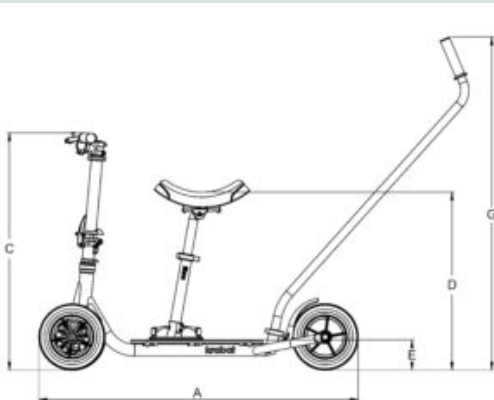

A Total Length	38 in.
B Total Width	25 in.
C Height at Steering Bar	25 - 32 in.
D Height at Seat	17 - 23 in.
E Height at Footboard	3.5 in.
F Steering Bar Width	19 in.
G Push Bar Height	39 in.
Runner Weight w/ Push Bar	16 lbs
Max User Weight	77 lbs