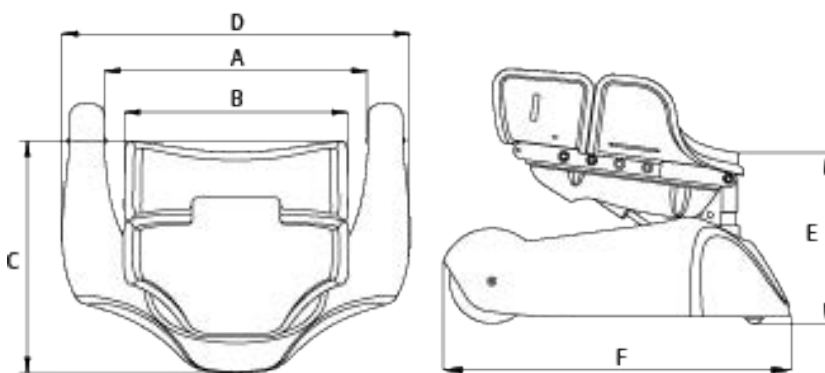

Age Range (approx)	From 9 mos
A Inner Width	12 in.
B Width of Boards	10 in.
C Length of Tray	8 - 11 in.
D Total Width	15 in.
E Height	6 - 8 in.
F Total Length	12 in.
Pilot Weight	4.2 lbs
Max User Weight	55 lbs