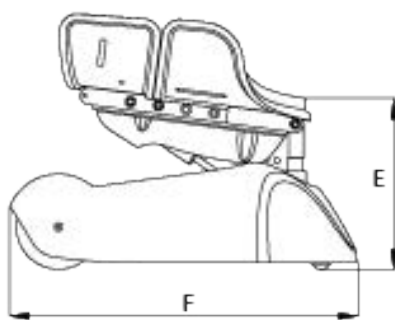

Age Range (approx)	From 9 mos
A Inner Width	12 in.
B Width of Boards	10 in.
C Length of Tray	8 - 11 in.
D Total Width	15 in.
E Height	6 - 8 in.
F Total Length	12 in.
Pilot Weight	4.2 lbs
Max User Weight	55 lbs