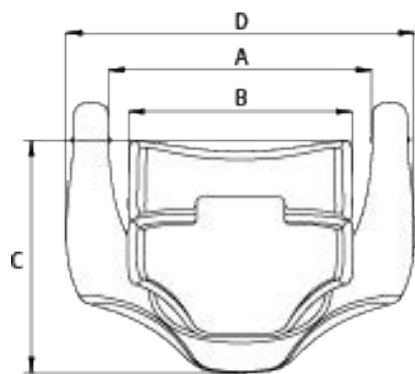

Age Range (approx)	From 9 mos
A Inner Width	12 in.
B Width of Boards	10 in.
C Length of Tray	8 - 11 in.
D Total Width	15 in.
E Height	6 - 8 in.
F Total Length	12 in.
Pilot Weight	4.2 lbs
Max User Weight	55 lbs