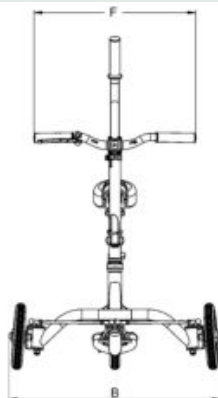

Krabat Pilot

The Krabat Pilot is an innovative and unique type of crawling aid that supports the child in a 4-footed stance with weight bearing through the hips and shoulders. The product is different than other types of crawling aids due to its adjustable gas spring which gives the child dynamic assistance to lift their pelvis. The amount of assistance given by the gas spring can be individually adjusted to meet the needs of the child. In addition, the height and length of the Pilot can be altered, making the Krabat Pilot suitable for children between the ages of 1-5 years.

Age Range (approx)	From 9 mos
A Inner Width	12 in.
B Width of Boards	10 in.
C Length of Tray	8 - 11 in.
D Total Width	15 in.
E Height	6 - 8 in.
F Total Length	12 in.
Pilot Weight	4.2 lbs
Max User Weight	55 lbs

The product comes with a detachable seat, transforming it from a walking bike to a kick bike. Both the seat and steering bar are height adjustable. The Krabat Runner's product weight of 13 lbs combined with the foldable steering bar makes it easy to transport.

A Total Length	38 in.
B Total Width	25 in.
C Height at Steering Bar	25 - 32 in.
D Height at Seat	17 - 23 in.
E Height at Footboard	3.5 in.
F Steering Bar Width	19 in.
G Push Bar Height	39 in.
Runner Weight w/ Push Bar	16 lbs
Max User Weight	77 lbs