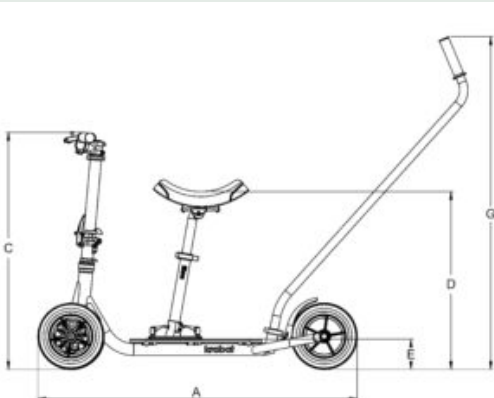

A Total Length	38 in.
B Total Width	25 in.
C Height at Steering Bar	25 - 32 in.
D Height at Seat	17 - 23 in.
E Height at Footboard	3.5 in.
F Steering Bar Width	19 in.
G Push Bar Height	39 in.
Runner Weight w/ Push Bar	16 lbs
Max User Weight	77 lbs