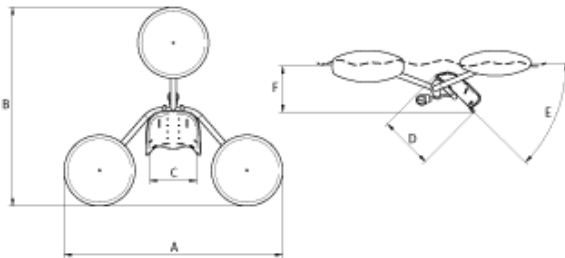

Krabat Pilot

The Krabat Pilot is an innovative and unique type of crawling aid that supports the child in a 4-footed stance with weight bearing through the hips and shoulders. The product is different than other types of crawling aids due to its adjustable gas spring which gives the child dynamic assistance to lift their pelvis. The amount of assistance given by the gas spring can be individually adjusted to meet the needs of the child. In addition, the height and length of the Pilot can be altered, making the Krabat Pilot suitable for children between the ages of 1-5 years.

A Total Length	38 in.
B Total Width	25 in.
C Height at Steering Bar	25 - 32 in.
D Height at Seat	17 - 23 in.
E Height at Footboard	3.5 in.
F Steering Bar Width	19 in.
G Push Bar Height	39 in.
Runner Weight w/ Push Bar	16 lbs
Max User Weight	77 lbs

Krabat Pirat

Krabat Pirat is a floating aid that gives the child new opportunities to be independent in the water. The child is safely secured on a padded board with a pair of trousers and an optional back strap. The child is placed in a safe and engaging position on their stomach which allows the child to be active. The angle of the board can be adjusted from 0 degrees, where the child is laying horizontally, to 90 degrees where the child is in a standing position. The product can help the child to strengthen their neck and back muscles, improve upper and lower limb mobility and increase stability of the trunk.

The product is crafted from solid materials that will not rust. As a result it can be used in either a swimming pool, freshwater or salt water.

	Size 1	Size 2
Age Range (approx)	2-8 yrs	8-18 yrs
A Total Width	41 in.	41 in.
B Total Length	37 in.	37 in.
C Width of Board	9 in.	11 in.
D Length of Board	10 in.	14 in.
E Angle Adjustment	0°-90°	0°-90°
F Depth in Water	6 to 12 in.	7 to 16 in.
Pirat Weight	6.2 lbs	6.8 lbs
Max User Weight	154 lbs	154 lbs