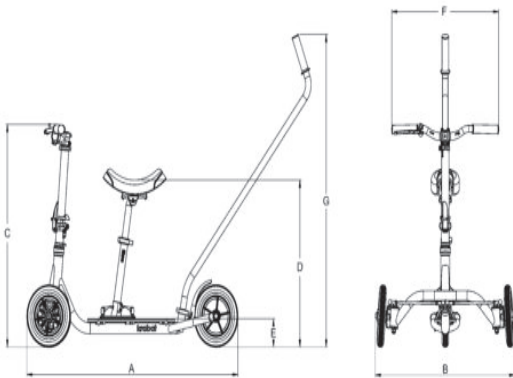

Name \_\_\_\_\_

Address \_\_\_\_\_

City \_\_\_\_\_ State \_\_\_\_\_ Zip \_\_\_\_\_

Please complete this and return to Adaptive Imports by **fax** or **email**.

The Krabat Runner is a combined kick bike and walking bike and walking disabilities- now available in two sizes. The bike is set up with three wheels giving it great stability and making the aid safe to ride for the child. Seat is removable.

**Specifications**

	Size 1	Size 2
<b>A</b> Total Length	38 in	43 in
<b>B</b> Total Width	25 in.	26.5 in
<b>C</b> Height at Steering Bar	25 - 30 in.	32 - 34.5 in
<b>D</b> Height at Seat	17 - 23 in.	21 - 28 in
<b>E</b> Height at Footboard	3.5 in.	3 in
<b>F</b> Steering Bar Width	19 in.	19 in
<b>G</b> Push Bar Height	39 in.	39 in
Runner Weight w/ Push Bar	17 lbs	25 lbs
Max User Weight	77 lbs	154 lbs

US Retail Price List  
 Runner  
 2024

		Size 1	Size 2
<b>Krabat Runner</b> 	Combined kick bike and walking bike. Three wheels with brake and detachable seat.	700-1114 <input type="checkbox"/> \$3406	700-1212 <input type="checkbox"/> \$3,851
<b>Accessories</b>			
<b>Push Bar</b> 	Detachable guide bar	700-1110 <input type="checkbox"/> \$223	700-1208 <input type="checkbox"/> \$290