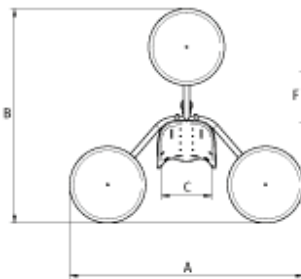

PO Number _____ Mark For _____

Quote

Order

Standard Features

- Titanium Floating Platform
- Padded positioning support
- Body Support Strap

Ship To Information

Name _____

Address _____

City _____ State _____ Zip _____

Phone _____

Please complete this and return to Adaptive Imports by **fax** or **email**.

Specifications

	Size 1	Size 2
Age Range (approx.)	2 - 8 years	8 years +
Maximum User Weight	154 lbs.	154lbs.
A Total Width	41 in.	41 in.
B Total Length	37 in.	37 in.
C Width of Board	9 in.	11 in.
D Length of Board	10 in.	14 in.
E Angle Adjustment	0°-90°	0°-90°
F Depth in Water	6-12 in.	7-16 in.
Pirat Weight	6 lbs.	7 lbs

Notes

Empty box for notes

2024

Krabat Pirat Size 1		600-1103 <input type="checkbox"/> \$3,734	approx 2 - 8 Years (154 lbs) Floating frame, white board, black padding, between leg body support strap size 1.
Krabat Pirat Size 2		600-1104 <input type="checkbox"/> \$3,734	approx 8 + Years (154 lbs) Floating frame, white board, black padding, between leg body support strap size 2.